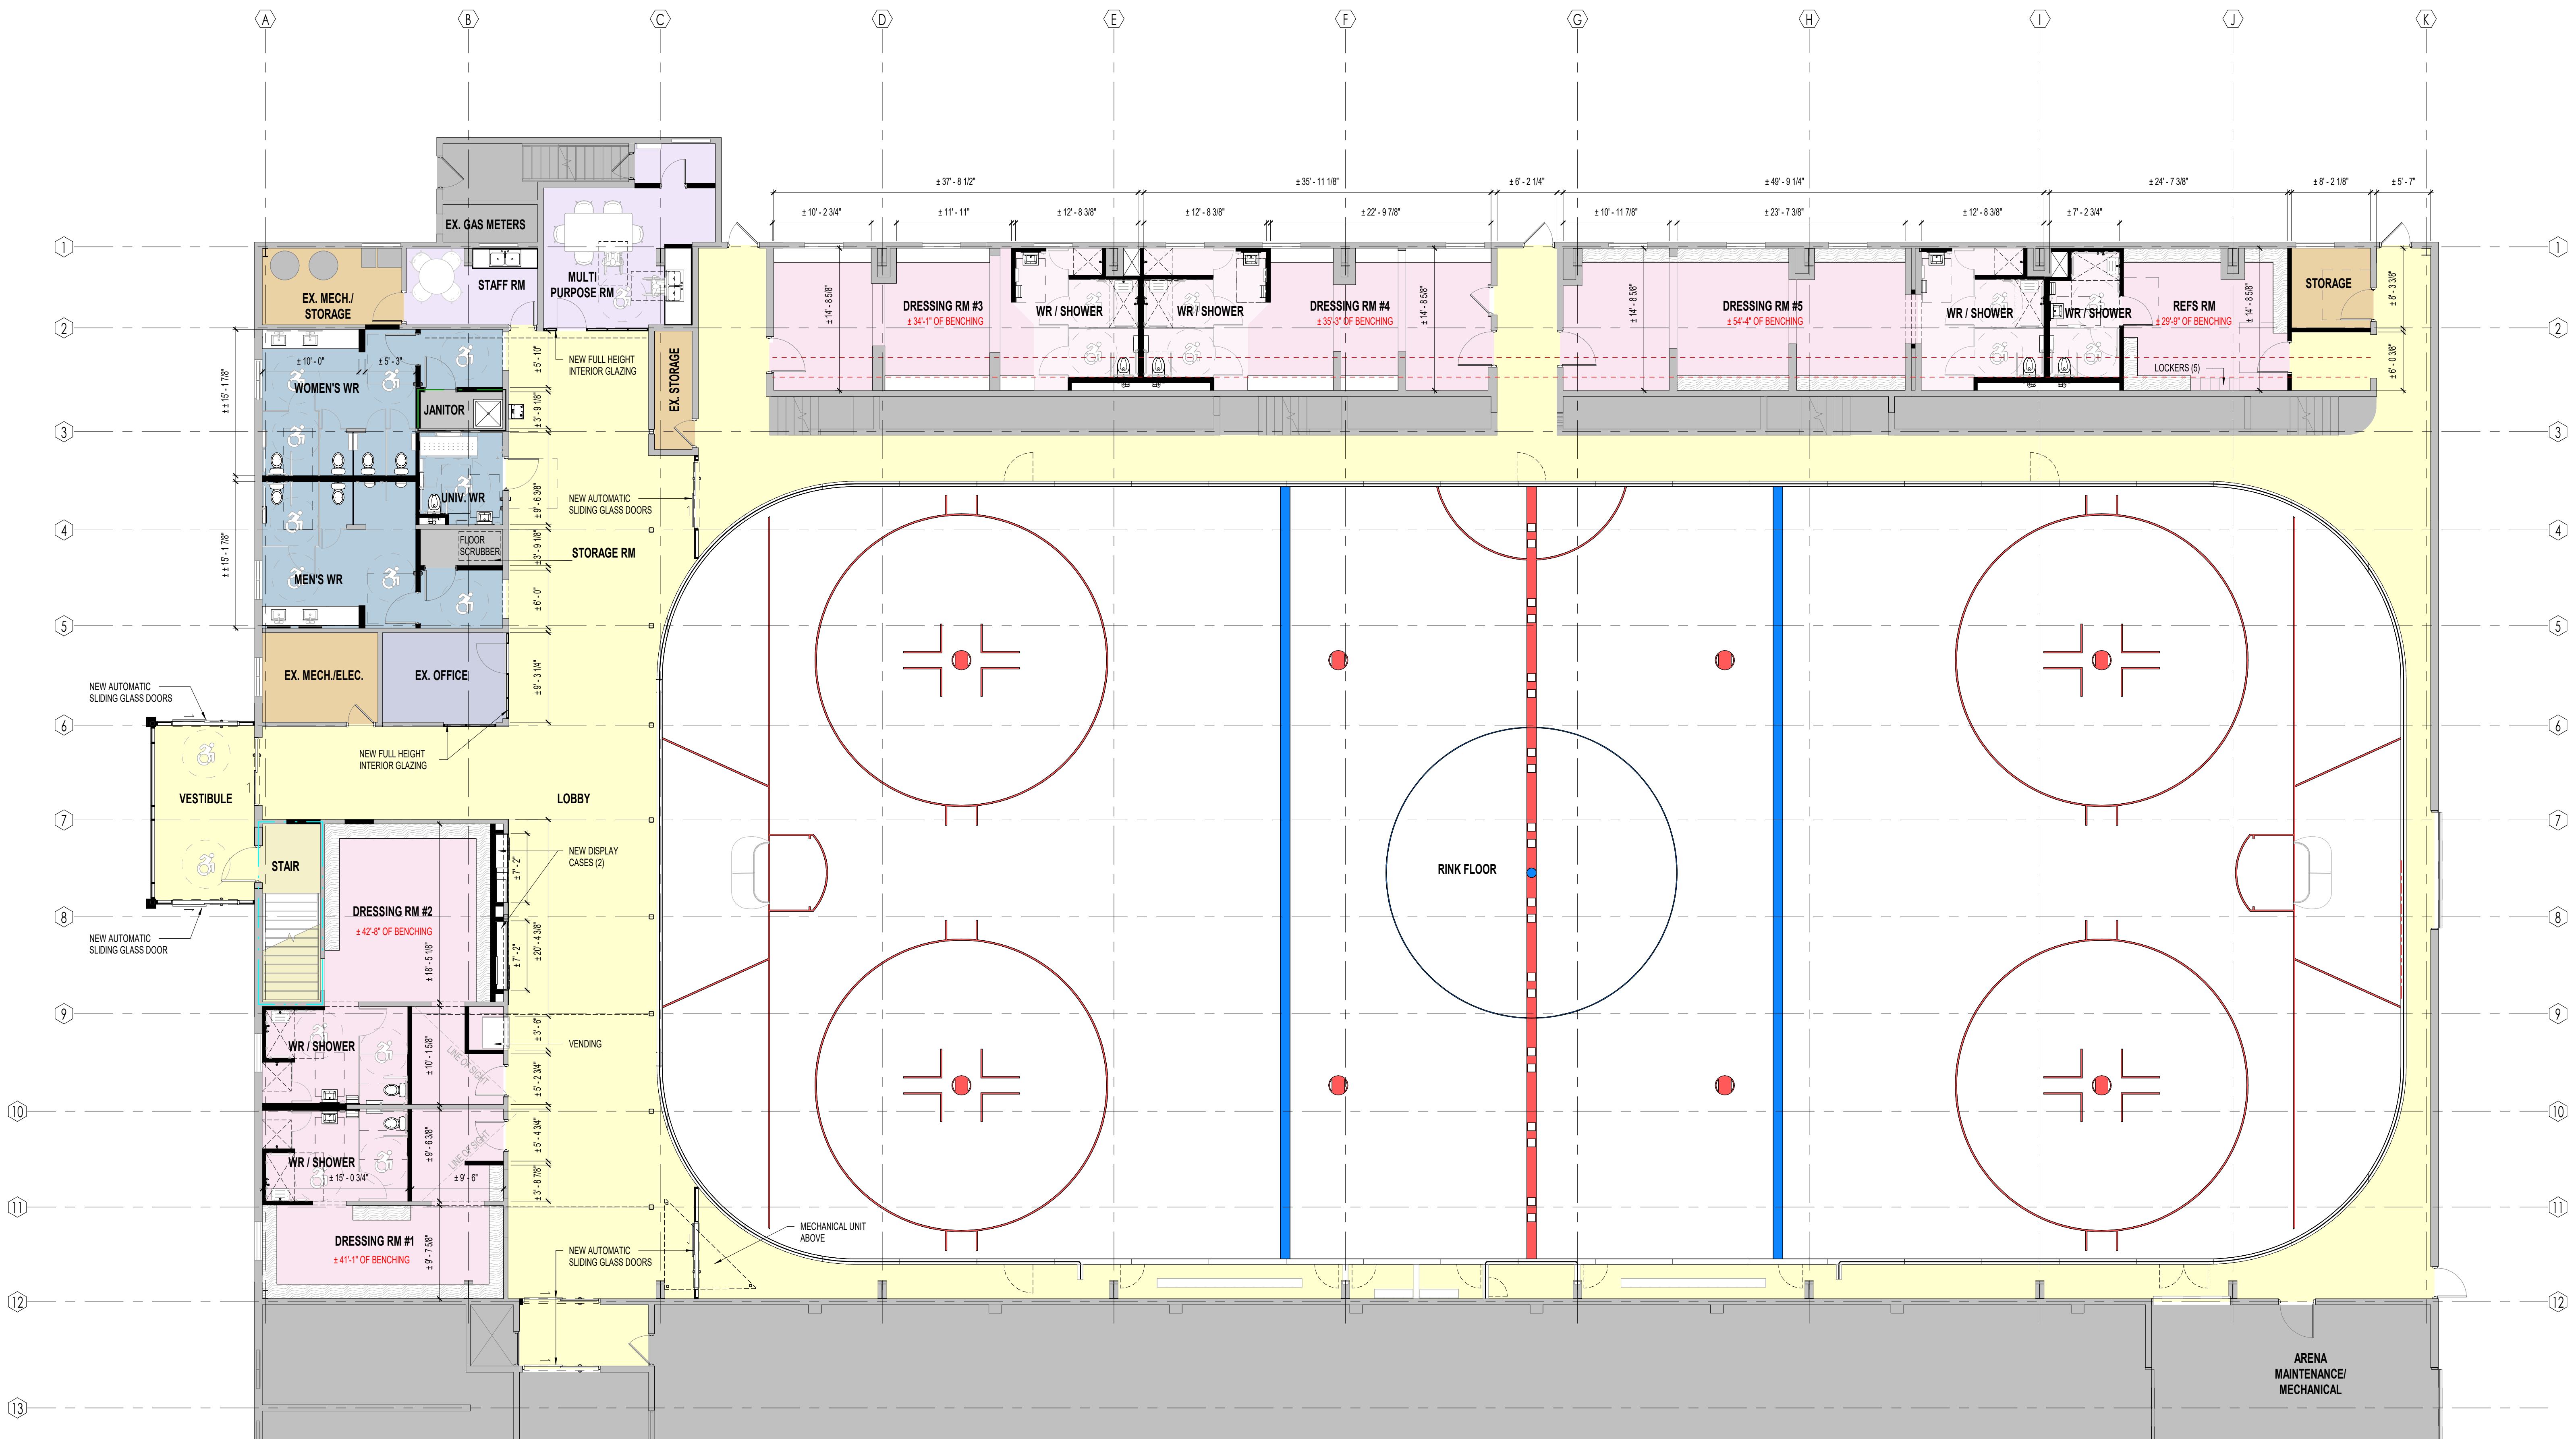

A1 OVERALL LEVEL 1 - FLOOR PLAN  
 SD201 Scale: 3/32" = 1'-0"

A1 PARTIAL LEVEL 1 - ENLARGED FLOOR PLAN  
 SD.2022 Scale: 1/8" = 1'-0"